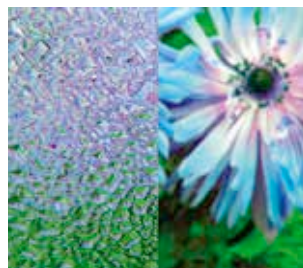

# DECORATIVE GLASS

Atlantic

Chinchilla

Crepil

Delta Matt

Delta

Float Matt

Flutes

Kathedral Max

Kura

Master-Carre

Niagara

Screen

Silvit

Waterdrop