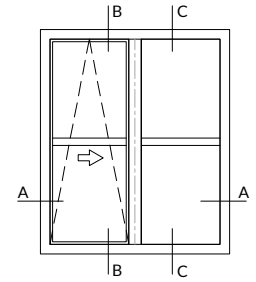

CLASSIC LIFT & SLIDE DOORS

MEETING STILES & MIDRAIL DETAILS

A-A
SDA/SDC Mullion

B-B
SDC Meeting Stile

C-C
SDA/SDC Sliding Leaf Midrail

D-D
SDA/SDC Fixed Leaf Midrail

System: Classic 28 | Detail: Lift & Slide Door System | Drawing No: S005 | Scale: 1:5 @ A4

CLASSIC TILT & SLIDE DOORS

MEETING STILES & MIDRAIL DETAILS

B-B
TS Sliding Leaf Midrail

C-C
TS Fixed Transom

System: Classic 28 | Detail: Tilt & Slide Door System | Drawing No: S005a | Scale: 1:5 @ A4