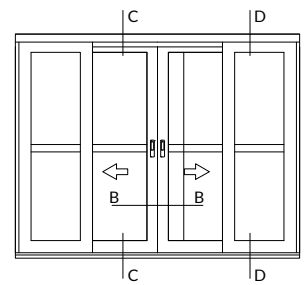

CLASSIC LIFT & SLIDE DOORS

MEETING STILES & MIDRAIL DETAILS

A-A
SDA/SDC Mullion

B-B
SDC Meeting Stile

C-C
SDA/SDC Sliding Leaf Midrail

D-D
SDA/SDC Fixed Leaf Midrail

System: Classic 28 | Detail: Lift & Slide Door System | Drawing No: S005 | Scale: 1:5 @ A4

CLASSIC TILT & SLIDE DOORS

MEETING STILES & MIDRAIL DETAILS

B-B
TS Sliding Leaf Midrail

C-C
TS Fixed Transom

System: Classic 28 | Detail: Tilt & Slide Door System | Drawing No: S005a | Scale: 1:5 @ A4