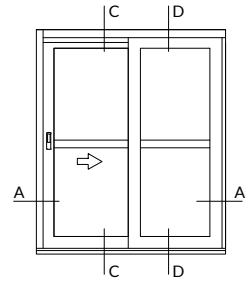

CLASSIC LIFT & SLIDE DOORS

MEETING STILES & MIDRAIL DETAILS

A-A
SDA/SDC Mullion

B-B
SDC Meeting Stile

C-C
SDA/SDC Sliding Leaf Midrail

D-D
SDA/SDC Fixed Leaf Midrail

System: Classic 28 | Detail: Lift & Slide Door System | Drawing No: S005 | Scale: 1:5 @ A4

CLASSIC TILT & SLIDE DOORS

MEETING STILES & MIDRAIL DETAILS

B-B
TS Sliding Leaf Midrail

C-C
TS Fixed Transom

System: Classic 28 | Detail: Tilt & Slide Door System | Drawing No: S005a | Scale: 1:5 @ A4