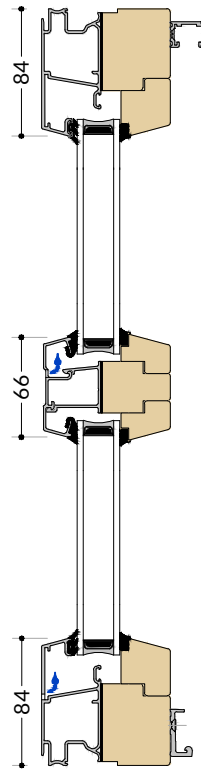

CLASSIC LIFT & SLIDE DOORS

MEETING STILES & MIDRAIL DETAILS

A-A
SDA/SDC Mullion

B-B
SDC Meeting Stile

C-C
SDA/SDC Sliding Leaf Midrail

D-D
SDA/SDC Fixed Leaf Midrail

System: Classic 28 | Detail: Lift & Slide Door System | Drawing No: S005 | Scale: 1:5 @ A4

CLASSIC TILT & SLIDE DOORS

MEETING STILES & MIDRAIL DETAILS

B-B
TS Sliding Leaf Midrail

C-C
TS Fixed Transom

System: Classic 28 | Detail: Tilt & Slide Door System | Drawing No: S005a | Scale: 1:5 @ A4