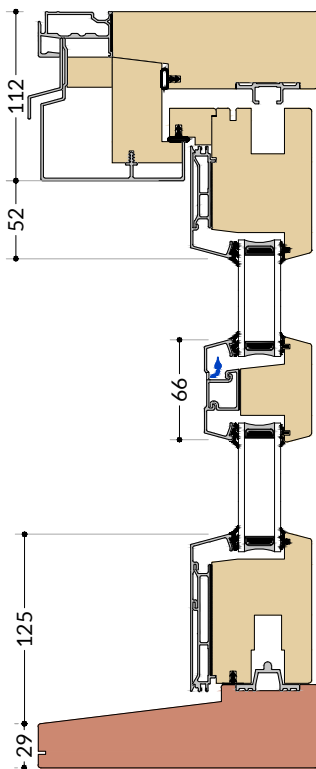

CLASSIC LIFT & SLIDE DOORS

MEETING STILES & MIDRAIL DETAILS

A-A
SDA/SDC Mullion

B-B
SDC Meeting Stile

C-C
SDA/SDC Sliding Leaf Midrail

D-D
SDA/SDC Fixed Leaf Midrail

System: Classic 28 | Detail: Lift & Slide Door System | Drawing No: S005 | Scale: 1:5 @ A4

CLASSIC TILT & SLIDE DOORS

MEETING STILES & MIDRAIL DETAILS

B-B
TS Sliding Leaf Midrail

C-C
TS Fixed Transom

System: Classic 28 | Detail: Tilt & Slide Door System | Drawing No: S005a | Scale: 1:5 @ A4