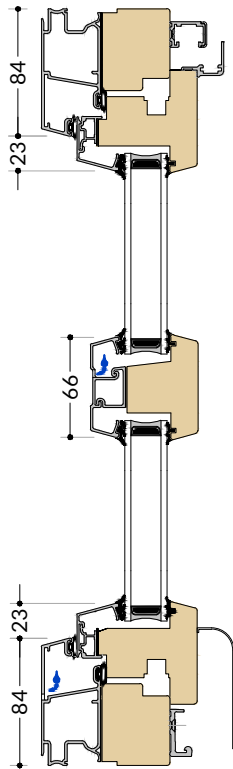

CLASSIC LIFT & SLIDE DOORS

MEETING STILES & MIDRAIL DETAILS

A-A
SDA/SDC Mullion

B-B
SDC Meeting Stile

C-C
SDA/SDC Sliding Leaf Midrail

D-D
SDA/SDC Fixed Leaf Midrail

System: Classic 28 | Detail: Lift & Slide Door System | Drawing No: S005 | Scale: 1:5 @ A4

CLASSIC TILT & SLIDE DOORS

MEETING STILES & MIDRAIL DETAILS

B-B
TS Sliding Leaf Midrail

C-C
TS Fixed Transom

System: Classic 28 | Detail: Tilt & Slide Door System | Drawing No: S005a | Scale: 1:5 @ A4