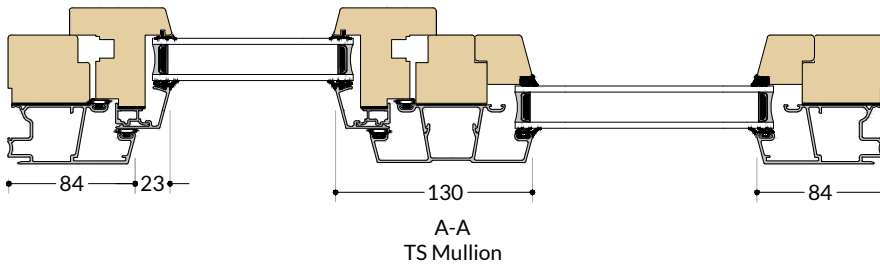

CLASSIC LIFT & SLIDE DOORS

MEETING STILES & MIDRAIL DETAILS

A-A
SDA/SDC Mullion

B-B
SDC Meeting Stile

C-C
SDA/SDC Sliding Leaf Midrail

D-D
SDA/SDC Fixed Leaf Midrail

System: Classic 28 | Detail: Lift & Slide Door System | Drawing No: S005 | Scale: 1:5 @ A4

CLASSIC TILT & SLIDE DOORS

MEETING STILES & MIDRAIL DETAILS

B-B
TS Sliding Leaf Midrail

C-C
TS Fixed Transom

System: Classic 28 | Detail: Tilt & Slide Door System | Drawing No: S005a | Scale: 1:5 @ A4