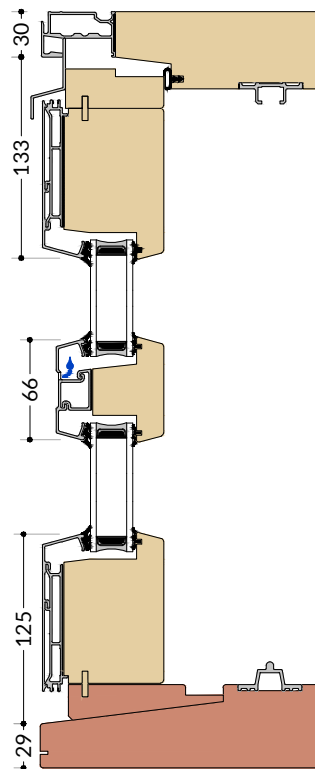

CLASSIC LIFT & SLIDE DOORS

MEETING STILES & MIDRAIL DETAILS

A-A
SDA/SDC Mullion

B-B
SDC Meeting Stile

C-C
SDA/SDC Sliding Leaf Midrail

D-D
SDA/SDC Fixed Leaf Midrail

System: Classic 28 | Detail: Lift & Slide Door System | Drawing No: S005 | Scale: 1:5 @ A4

CLASSIC TILT & SLIDE DOORS

MEETING STILES & MIDRAIL DETAILS

B-B
TS Sliding Leaf Midrail

C-C
TS Fixed Transom

System: Classic 28 | Detail: Tilt & Slide Door System | Drawing No: S005a | Scale: 1:5 @ A4