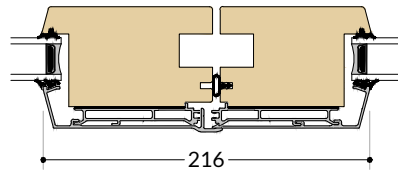

CLASSIC LIFT & SLIDE DOORS

MEETING STILES & MIDRAIL DETAILS

A-A
SDA/SDC Mullion

B-B
SDC Meeting Stile

C-C
SDA/SDC Sliding Leaf Midrail

D-D
SDA/SDC Fixed Leaf Midrail

System: Classic 28 | Detail: Lift & Slide Door System | Drawing No: S005 | Scale: 1:5 @ A4

CLASSIC TILT & SLIDE DOORS

MEETING STILES & MIDRAIL DETAILS

B-B
TS Sliding Leaf Midrail

C-C
TS Fixed Transom

System: Classic 28 | Detail: Tilt & Slide Door System | Drawing No: S005a | Scale: 1:5 @ A4