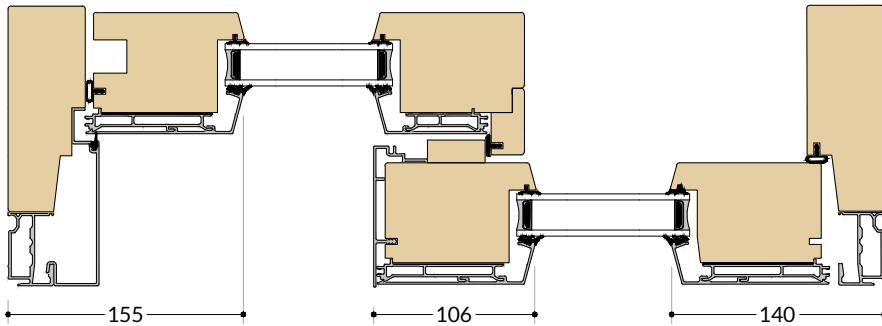

CLASSIC LIFT & SLIDE DOORS

MEETING STILES & MIDRAIL DETAILS

A-A
SDA/SDC Mullion

B-B
SDC Meeting Stile

C-C
SDA/SDC Sliding Leaf Midrail

D-D
SDA/SDC Fixed Leaf Midrail

System: Classic 28 | Detail: Lift & Slide Door System | Drawing No: S005 | Scale: 1:5 @ A4

CLASSIC TILT & SLIDE DOORS

MEETING STILES & MIDRAIL DETAILS

B-B
TS Sliding Leaf Midrail

C-C
TS Fixed Transom

System: Classic 28 | Detail: Tilt & Slide Door System | Drawing No: S005a | Scale: 1:5 @ A4