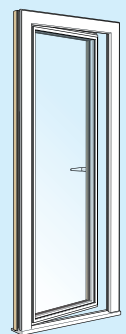

## SPECIFIED FOR:

- Development of highly specified townhouses and apartments
- 825m<sup>2</sup> of windows and doors across 18 four bedroom townhouses and 8 apartments
- Double-glazed Classic Series
- TSG180 top hung fully reversible, SHG and BHG open out casement. FDG/FDGD open out, SHIDD open in and TBTD tilt and turn terrace/ balcony doors.
- Acoustic attenuation to 46 dB(Rw) to reduce rail noise pollution
- External finish: RAL 7022 (Umbra Grey)  
Internal finish: White

## WESTCOAST WINDOWS PRODUCTS USED IN THIS PROJECT:

**TSG 180**  
Fully Reversible  
180° Opening

**FKG**  
Fixed Light  
Window

**BHG**  
Bottom Hung  
Window

**SHG**  
Side Hung  
Window

**SHIDD**  
Open In Balcony/  
Terrace Door

**FDG/FDGD**  
Open Out Balcony/  
Terrace Door

**TBTD**  
Tilt & Turn Balcony/  
Terrace Door