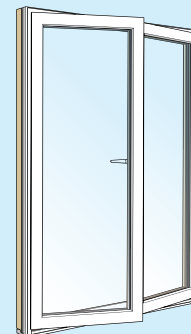

## WESTCOAST WINDOWS PRODUCTS USED IN THIS PROJECT:

**TSG 180**  
Fully Reversible  
180° Opening

**FKG**  
Fixed Light  
Window

**BHG**  
Bottom Hung  
Window

**SHG**  
Side Hung  
Window

**SHIDD**  
Open In Balcony/  
Terrace Door

**FDG/FDGD**  
Open Out Balcony/  
Terrace Door

**TBTD**  
Tilt & Turn Balcony/  
Terrace Door