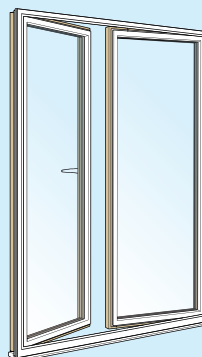

## SPECIFIED FOR:

- Development of highly specified townhouses and apartments
- 825m<sup>2</sup> of windows and doors across 18 four bedroom townhouses and 8 apartments
- Double-glazed Classic Series
- TSG180 top hung fully reversible, SHG and BHG open out casement. FDG/FDGD open out, SHIDD open in and TBTD tilt and turn terrace/ balcony doors.
- Acoustic attenuation to 46 dB(Rw) to reduce rail noise pollution
- External finish: RAL 7022 (Umbra Grey)  
Internal finish: White

The Classic series is available in inward and outward opening windows and doors, and sliding doors, in 28mm double and 36mm triple glazing. Take a look at the full range: [www.westcoastwindows.com/windows-doors/classic/](http://www.westcoastwindows.com/windows-doors/classic/)

## WESTCOAST WINDOWS PRODUCTS USED IN THIS PROJECT:

**TSG 180**  
Fully Reversible  
180° Opening

**FKG**  
Fixed Light  
Window

**BHG**  
Bottom Hung  
Window

**SHG**  
Side Hung  
Window

**SHIDD**  
Open In Balcony/  
Terrace Door

**FDG/FDGD**  
Open Out Balcony/  
Terrace Door

**TBTD**  
Tilt & Turn Balcony/  
Terrace Door