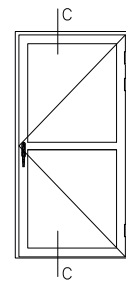

Classic⁺ Door

A-A FDGD Double Door

B-B FDG Door

C-C
FDG
Sash Mullion
Aluminium threshold

D-D
FDG
Aluminium threshold

D-D
FDG
Wooden threshold

Frame depth: 115 mm Scale: 1:5 @ A4