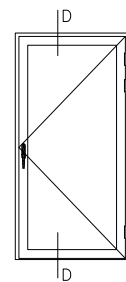

Classic⁺ Door

A-A FDGD Double Door

B-B FDG Door

C-C
FDG
Sash Mullion
Aluminium threshold

D-D
FDG
Aluminium threshold

D-D
FDG
Wooden threshold

Frame depth: 115 mm Scale: 1:5 @ A4