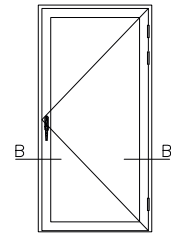

Classic⁺ Door

A-A FDGD Double Door

B-B FDG Door

C-C
FDG
Sash Mullion
Aluminium threshold

D-D
FDG
Aluminium threshold

D-D
FDG
Wooden threshold

Frame depth: 115 mm Scale: 1:5 @ A4