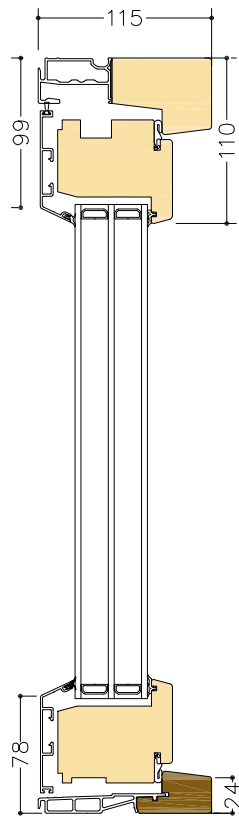

Classic⁺ Door

A-A FDGD Double Door

B-B FDG Door

C-C
FDG
Sash Mullion
Aluminium threshold

D-D
FDG
Aluminium threshold

D-D
FDG
Wooden threshold

Frame depth: 115 mm Scale: 1:5 @ A4