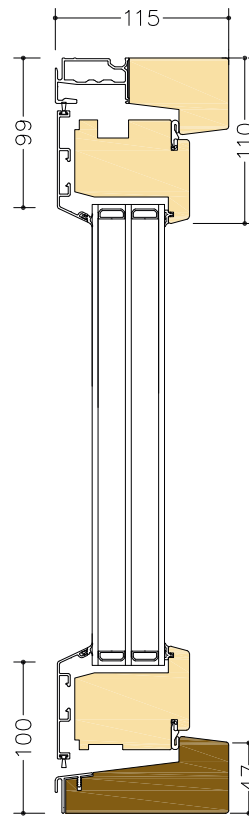

Classic⁺ Door

A-A FDGD Double Door

B-B FDG Door

C-C
FDG
Sash Mullion
Aluminium threshold

D-D
FDG
Aluminium threshold

D-D
FDG
Wooden threshold

Frame depth: 115 mm Scale: 1:5 @ A4