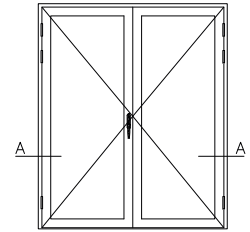

Classic⁺ Door

A-A FDGD Double Door

B-B FDG Door

C-C
FDG
Sash Mullion
Aluminium threshold

D-D
FDG
Aluminium threshold

D-D
FDG
Wooden threshold

Frame depth: 115 mm Scale: 1:5 @ A4