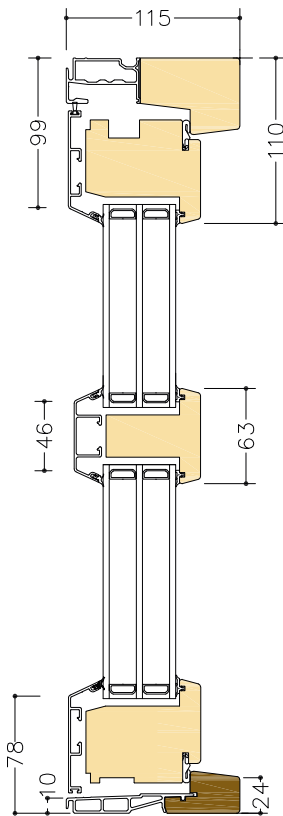

Classic⁺ Door

A-A FDGD Double Door

B-B FDG Door

C-C
FDG
Sash Mullion
Aluminium threshold

D-D
FDG
Aluminium threshold

D-D
FDG
Wooden threshold

Frame depth: 115 mm Scale: 1:5 @ A4