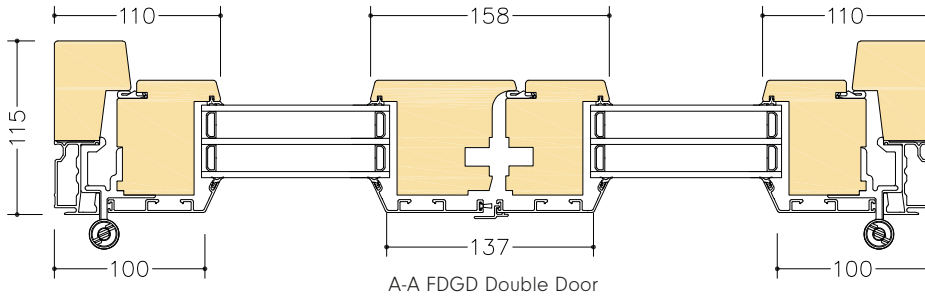

Classic⁺ Door

A-A FDGD Double Door

B-B FDG Door

C-C
FDG
Sash Mullion
Aluminium threshold

D-D
FDG
Aluminium threshold

D-D
FDG
Wooden threshold

Frame depth: 115 mm Scale: 1:5 @ A4