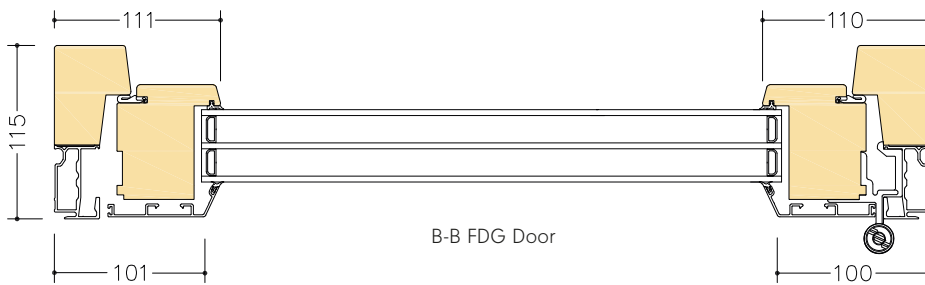

Classic⁺ Door

A-A FDGD Double Door

B-B FDG Door

C-C
FDG
Sash Mullion
Aluminium threshold

D-D
FDG
Aluminium threshold

D-D
FDG
Wooden threshold

Frame depth: 115 mm Scale: 1:5 @ A4