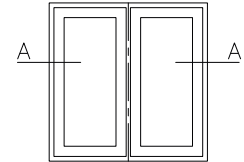

Classic⁺ Window

A-A Fixed Mullion - Opening/Opening

B-B Fixed Mullion - Opening/Fixed

C-C Horizontal Mullion Opening/Opening

D-D Horizontal Mullion Opening/Fixed

F-F Horizontal Mullion Fixed/Fixed

Frame depth: 115 mm Scale: 1:5 @ A4