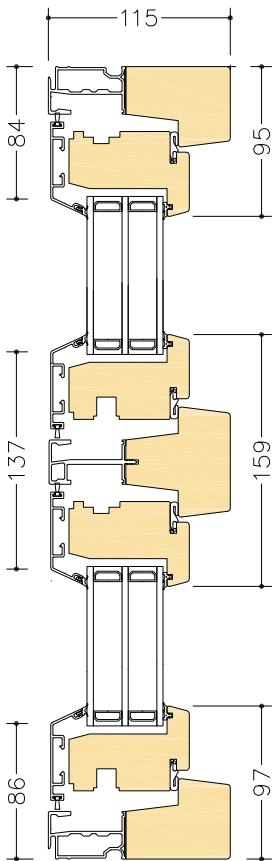

Classic⁺ Window

A-A Fixed Mullion - Opening/Opening

B-B Fixed Mullion - Opening/Fixed

C-C Horizontal Mullion Opening/Opening

D-D Horizontal Mullion Opening/Fixed

F-F Horizontal Mullion Fixed/Fixed

Frame depth: 115 mm Scale: 1:5 @ A4