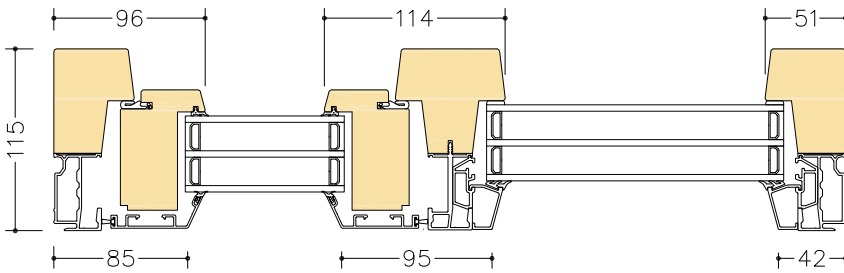

Classic⁺ Window

A-A Fixed Mullion - Opening/Opening

B-B Fixed Mullion - Opening/Fixed

C-C Horizontal Mullion Opening/Opening

D-D Horizontal Mullion Opening/Fixed

F-F Horizontal Mullion Fixed/Fixed

Frame depth: 115 mm Scale: 1:5 @ A4