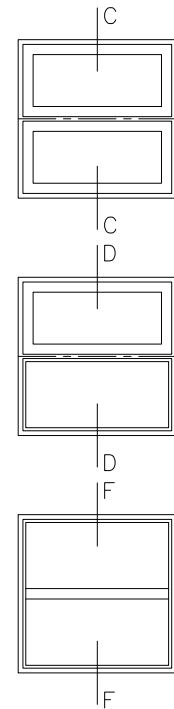

Classic⁺ Window

A-A Fixed Mullion - Opening/Opening

B-B Fixed Mullion - Opening/Fixed

C-C Horizontal Mullion Opening/Opening

D-D Horizontal Mullion Opening/Fixed

F-F Horizontal Mullion Fixed/Fixed

Frame depth: 115 mm Scale: 1:5 @ A4