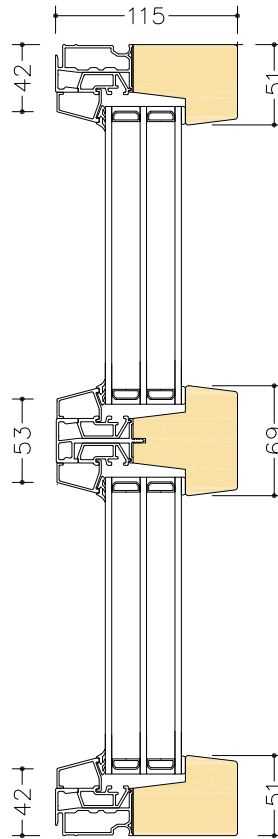

Classic⁺ Window

A-A Fixed Mullion - Opening/Opening

B-B Fixed Mullion - Opening/Fixed

C-C Horizontal Mullion Opening/Opening

D-D Horizontal Mullion Opening/Fixed

F-F Horizontal Mullion Fixed/Fixed

Frame depth: 115 mm Scale: 1:5 @ A4