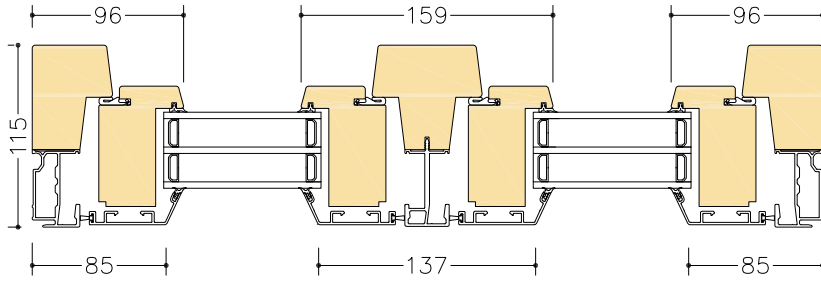

Classic⁺ Window

A-A Fixed Mullion - Opening/Opening

B-B Fixed Mullion - Opening/Fixed

C-C Horizontal Mullion Opening/Opening

D-D Horizontal Mullion Opening/Fixed

F-F Horizontal Mullion Fixed/Fixed

Frame depth: 115 mm Scale: 1:5 @ A4