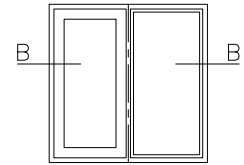

Classic⁺ Window

A-A Fixed Mullion - Opening/Opening

B-B Fixed Mullion - Opening/Fixed

C-C Horizontal Mullion Opening/Opening

D-D Horizontal Mullion Opening/Fixed

F-F Horizontal Mullion Fixed/Fixed

Frame depth: 115 mm Scale: 1:5 @ A4