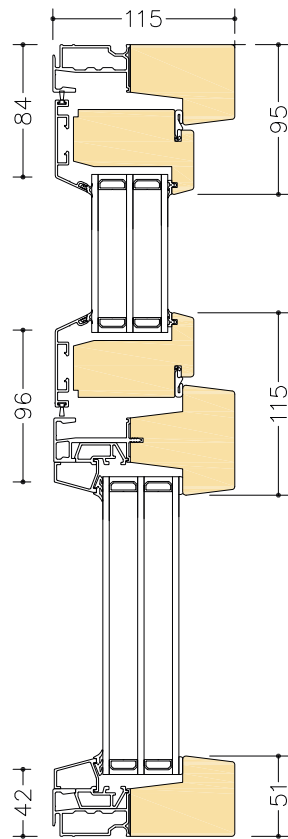

Classic⁺ Window

A-A Fixed Mullion - Opening/Opening

B-B Fixed Mullion - Opening/Fixed

C-C Horizontal Mullion Opening/Opening

D-D Horizontal Mullion Opening/Fixed

F-F Horizontal Mullion Fixed/Fixed

Frame depth: 115 mm Scale: 1:5 @ A4